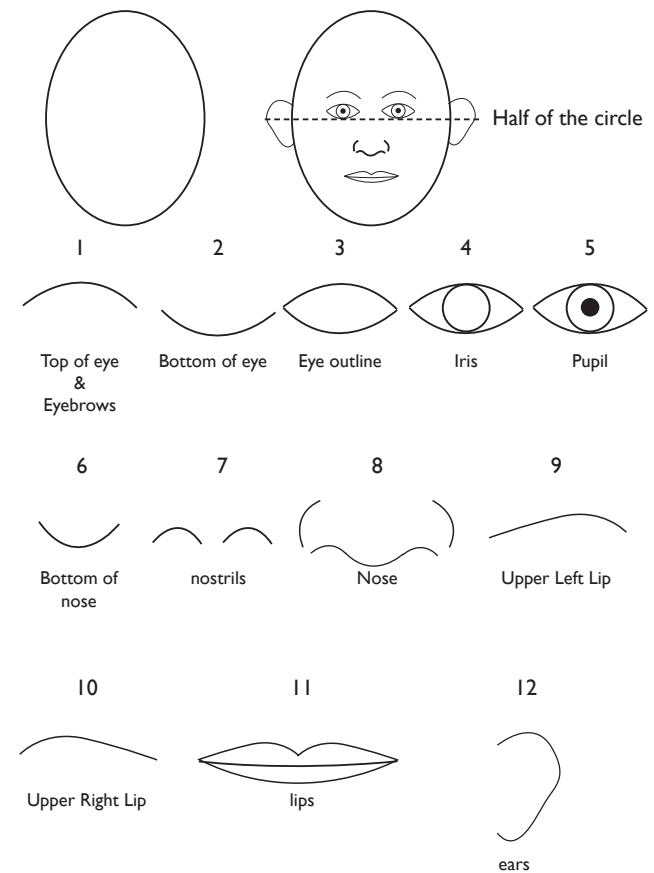

1. Draw an oval
2. Mark the half way points of the oval. That is where your eyes are.
3. Draw the parts of the face that are labeled at each step.

HOW TO MAKE IT LOOK LIKE YOU

Look in the mirror and study your face. Examine the details that make you, you. Curly or straight hair? Blue, green or brown eyes? Freckles or dimples? Are you wearing any jewelry, glasses, or accessories? What about your favorite pet or animal, they can always be a part of your selfie portrait too! Oh and add color! Make the background, your clothing or your accessories pop.